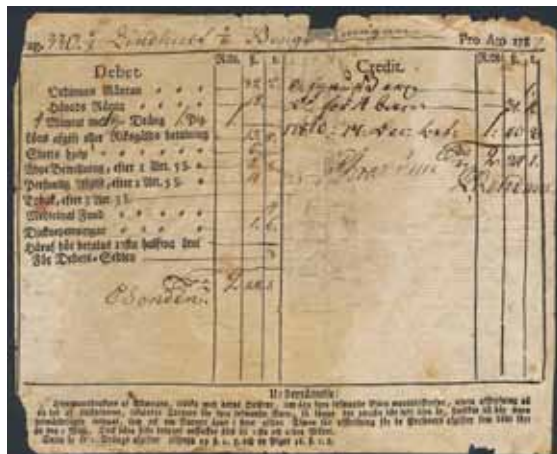

3149K	ALL WORLD 12 coins in silver and copper, 1771-1937, mixed quality.		500:-	3164K	Japan 18 banknotes, 1916-1945, mixed quality	300:-
	Medals / Medaljer			3165Mf	Mongolia 400 banknotes in 4 bundles, 2000-2014, 200st 10 tugrik and 200st 20 tugrik.	UNC 400:-
3151	1922. Jubileumsutställningen i Lund 24 Maj-2 Juli 1922, 49,12 g koppar.	01	300:-	3166K	EUROPE 30 banknotes, mostly Sweden, 1948-1985, mixed quality.	300:-
3152	1930. Stockholms utställningen (Exebition) 1930, 72,59 g copper, 54 MM, Axel Wallenberg.	XF	300:-	3168K	ALL WORLD 3 banknotes 100 trillion dollars Zimbabwe 2008 unc + 2 gefangenlager banknotes Theresienstadt 2 kronen and 50 kronen 1943, xf.	300:-
3153	Three miniatyres medals in silver and gold, Vasaorden and Gustav V,		1.000:-		Tokens / Polletter	
3154	Russia Crimean War Medal in bronze, silvered surface, 28 mm, 10,71 g. ex myntkompaniet 9:650.	VF-XF	300:-	3169	Sweden 3 tokens Månsbo Avesta, 1,2 and 3 in copper.	VF 300:-
	Orders / Ordnar			3170L	Sweden 1,1 kg tokens, mixed quality.	300:-
3155	Nordstjärneorden in silver, 17,52 g.		300:-		Stock certificates / Aktiebrev	
	Banknotes, Sweden / Sedlar, Sverige			3171	Sweden "Utdelnings-Coupon" for "Christinehamns Jernvägs-Actie-Bolag" 1865	300:-
3156K	1000 riskdaler. Reklamsedel, advertising banknote, Karl Gerhard, inlöses på Vasan i gullregn.	UNC	300:-	3172P	Sweden 22 shares, 1894-1956, mixed quality.	1.500:-
3157K	SF R5-10 10 kronor 1927. No: Pp 125276.	UNC	400:-	3173P	Sweden KGA 3010 2000 kronor 1904 Norra Östergötlands Jernväg, Lit C, no: 262. XF	300:-
3158Md	Banknotes, 5-500 kronor, nominal value 10000 kronor, mixed quality.		6.000:-		Documents / Handlingar och dokument	
	Banknotes, rest of the world / Sedlar, övriga världen			3174P	1854 Bihang till Extra-No 3Urval ur Fliegende blätter och andra illustrerade arbeten,	300:-
3159K	Pick S123-128 Cocos (Keeling) Islands Complete set, virtually all UNC of the unusual and spectacular 1902 issue from Keeling Cocos Islands.1/10, 1/4, 1/2, 1, 2 and 5 rupee.	XF-UNC	2.500:-		Matchbox labels / Tändsticksetiketter	
3160K	Pick S128 Cocos (Keeling) Islands 5 rupees 1902.	UNC	500:-	3175L	Sweden Removal box with several hundred matchboxes old-modern. Mostly unused/filled.	500:-
3161K	KM 79c France 1000 francs 1933. no: 137 q.2450.	VF	300:-	3176L	ALL WORLD Estonia, scarce matchbox label + 500 others from the rest of the World, including Estonia.	300:-
3162K	KM 156g France 500 francs 1990. no: P.311 30423.	UNC	500:-		Famous people, covers etc. / Kända personer, brev, m.m.	
3163K	France 3 banknotes, 100 Francs 1941 Fine, 200 Francs 1982 XF and 1000 Francs 1948 Fine.		500:-	3177L	A box full with documents, letters etc about Jacob Bagge (printer of the first Swedish stamps).	500:-